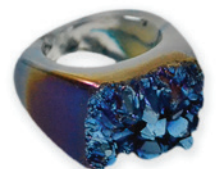

#CODCARRO

BLACK

GOLD

SILVER

PEARL

BLUE

Body Plated Rings

MOQ - 10pcs PER COLOR, SIZE AND PLATING

#DRUBPCRO

PINK AGATE

PURPLE AGATE

NATURAL AGATE

GREEN AGATE

NATURAL AGATE

PURPLE AGATE

BLACK AGATE