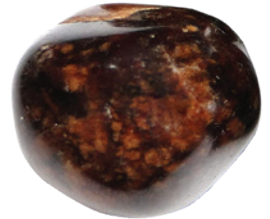

QUALITY A
QUALITY B

Available in 8 colors: Natural, Blue, Pink, Purple, Green, Red, Orange and Mix.

The image shows a quality EXTRA piece.

CRYSTAL QUARTZ

EXTRA
QUALITY A
QUALITY B

The image shows a quality EXTRA piece.

EMERALD

EXTRA
QUALITY A
QUALITY B

The image shows a quality EXTRA piece.

GARNET

EXTRA
QUALITY A
QUALITY B

The image shows a QUALITY A piece.

GREEN QUARTZ

QUALITY A
QUALITY B