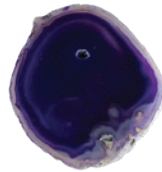

MOQ - US\$300

NATURAL

BLUE

PINK

PURPLE

GREEN

RED

BLACK