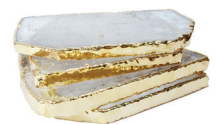

SMOKEY
QUARTZ

ROSE
QUARTZ

GREEN
QUARTZ

WHITE
QUARTZ

Electroplated Quartz Coasters

MOQ - 10pcs PER STONE AND PLATING

*Price per unit. Available in crystal, white, rose, smokey, green and blue.

#QTZCOAP2 (9-11cm)

CRYSTAL
QUARTZ

SMOKEY
QUARTZ

ROSE
QUARTZ

GREEN
QUARTZ

WHITE
QUARTZ

Agate Platters

MOQ - 5pcs PER COLOR AND SIZE

*Price per unit. The average thickness of the platter is 2cm. Available in natural, blue, pink, purple and teal.

#AGAPLAT1 (18-20cm) #AGAPLAT2 (20-25cm) #AGAPLAT3 (25-30cm)

NATURAL

BLUE

PINK

PURPLE

Electroplated Agate Platters

MOQ - 5pcs PER COLOR AND SIZE

*Price per unit. The average thickness of the platter is 2cm. Available in natural, blue, pink, purple and teal.

#AGAPLAP1 (18-20cm) #AGAPLAP2 (20-25cm) #AGAPLAP3 (25-30cm)

NATURAL

BLUE

PINK

TEAL

Quartz Platters

MOQ - 5pcs PER STONE AND SIZE

*Price per unit. Available in crystal, rose, green and white quartz.