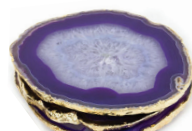

#AGACOAS2 (8-11cm)

#AGACOAS3 (11-13cm)

NATURAL

BLUE

PINK

PURPLE

TEAL

RED

Electroplated Agate Coasters

MOQ - 20pcs PER COLOR, SIZE AND PLATING

*Price per unit. Available in natural, blue, pink, purple, teal and red.

#AGACOAP22 (8-11cm)

#AGACOAP3 (11-13cm)

NATURAL

BLUE

PINK

PURPLE

TEAL

RED

Quartz Coasters

MOQ - 10pcs PER STONE

*Price per unit. Available in crystal, white, rose, smokey, green and blue.

#QTZCOAS2 (9-11cm)

CRYSTAL
QUARTZ