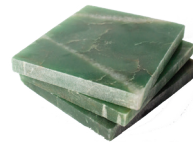

Electroplated Agate Coasters

MOQ - 20pcs PER COLOR, SIZE AND PLATING

*Price per unit. Available in natural, blue, pink, purple, teal and red.

#AGACOAP22 (8-11cm)

#AGACOAP3 (11-13cm)

NATURAL

BLUE

PINK

PURPLE

TEAL

RED

Quartz Coasters

MOQ - 10pcs PER STONE

*Price per unit. Available in crystal, white, rose, smokey, green and blue.

#QTZCOAS2 (9-11cm)

CRYSTAL
QUARTZ

SMOKEY
QUARTZ

ROSE
QUARTZ

GREEN
QUARTZ

WHITE
QUARTZ

Electroplated Quartz Coasters

MOQ - 10pcs PER STONE AND PLATING

*Price per unit. Available in crystal, white, rose, smokey, green and blue.

#QTZCOAP2 (9-11cm)

#AGAPLAT1 (18-20cm) #AGAPLAT2 (20-25cm) #AGAPLAT3 (25-30cm)

NATURAL

BLUE

PINK

PURPLE

Electroplated Agate Platters

MOQ - 5pcs PER COLOR AND SIZE

*Price per unit. The average thickness of the platter is 2cm. Available in natural, blue, pink, purple and teal.